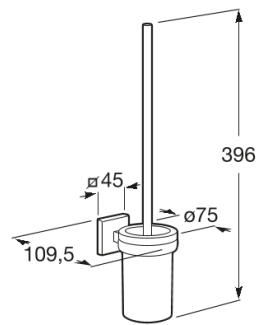

CUBICA

Wall-mounted toilet brush holder

DIMENSIONS

Length	75 mm
Width	110 mm
Height	380 mm

COLOURS AND FINISHES

TECHNICAL DRAWINGS

FEATURES

Finish: Chrome

Fixing kit: Included

Installation options: Only with screws

Installation type: Wall-mounted

Material: Metal

Maximum weight supported (Kg): 5

Cubica

Metal and glass are the stars of a collection of accessories that plays with basic geometries. Cubica is based on the essential shapes to provide practical and functional designs.