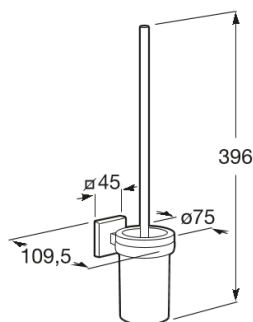

CUBICA

Wall-mounted toilet brush holder

DIMENSIONS

Length	75 mm
Width	110 mm
Height	380 mm

COLOURS AND FINISHES

TECHNICAL DRAWINGS

FEATURES

- Finish: Chrome
- Fixing kit: Included
- Installation options: Only with screws
- Installation type: Wall-mounted
- Material: Metal
- Maximum weight supported (Kg): 5