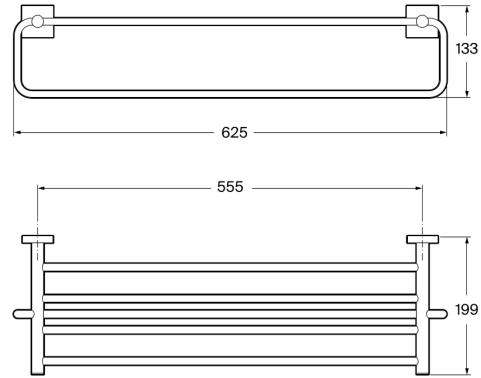

CUBICA

Double towel rack

TECHNICAL DRAWINGS

FEATURES

Finish: Chrome

Installation type: Wall-mounted

Material: Metal

Shape: Straight