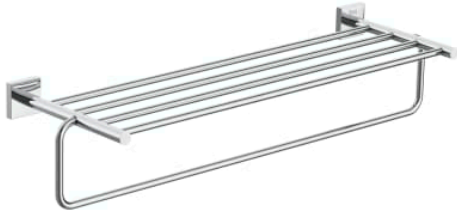

CUBICA**Double towel rack****TECHNICAL DRAWINGS****FEATURES**

Finish: Chrome

Installation type: Wall-mounted

Material: Metal

Shape: Straight

Cubica

Metal and glass are the stars of a collection of accessories that plays with basic geometries. Cubica is based on the essential shapes to provide practical and functional designs.