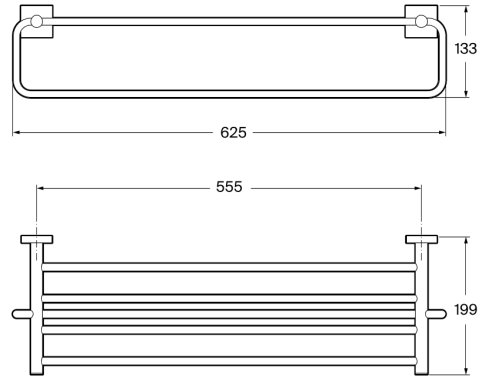

CUBICA**Double towel rack****TECHNICAL DRAWINGS****FEATURES**

Finish: Chrome

Installation type: Wall-mounted

Material: Metal

Shape: Straight

Cubica

Metal and glass are the stars of a collection of accessories that plays with basic geometries. Cubica is based on the essential shapes to provide practical and functional designs.