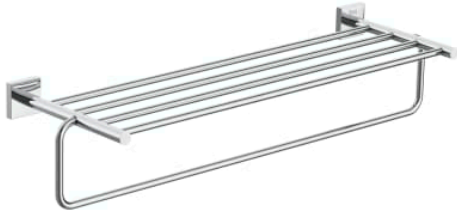

CUBICA

Double towel rack

TECHNICAL DRAWINGS

FEATURES

Finish: Chrome

Installation type: Wall-mounted

Material: Metal

Shape: Straight

## Cubica

Metal and glass are the stars of a collection of accessories that plays with basic geometries. Cubica is based on the essential shapes to provide practical and functional designs.