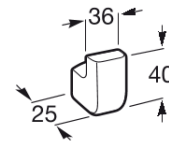

TEMPO**Robe hook****DIMENSIONS**

Length	36 mm
Width	25 mm
Height	40 mm

COLOURS AND FINISHES

01 Chrome

TECHNICAL DRAWINGS**FEATURES**

Fixing kit: Included

Installation type: Wall-mounted

Material: Metal