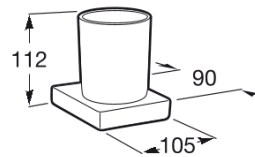

TEMPO**Wall-mounted glass tumbler**

DIMENSIONS

Length	105 mm
Width	90 mm
Height	112 mm

COLOURS AND FINISHES

01 Chrome

TECHNICAL DRAWINGS

**FEATURES**

Fixing kit: Included