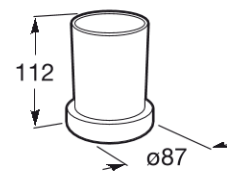

TEMPO**Over countertop glass tumbler**

DIMENSIONS

Length	87 mm
Width	87 mm
Height	112 mm

COLOURS AND FINISHES

01 Chrome

TECHNICAL DRAWINGS

**FEATURES**

Installation type: Countertop