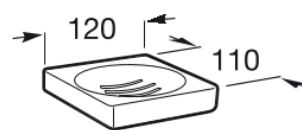

TEMPO**Wall-mounted soap dish**

DIMENSIONS

Length	120 mm
Width	110 mm

COLOURS AND FINISHES

01 Chrome

TECHNICAL DRAWINGS

**FEATURES**

Fixing kit: Included