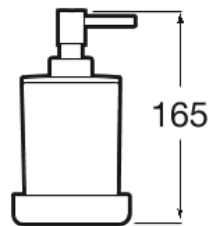

TEMPO

Over countertop gel dispenser

DIMENSIONS

Length 87 mm
 Width 94 mm
 Height 165 mm

COLOURS AND FINISHES

TECHNICAL DRAWINGS

FEATURES

Fixing kit: Included