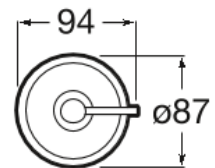

TECHNICAL DRAWINGS

FEATURES

Fixing kit: Included

Installation type: Countertop

Material: Glass, Metal