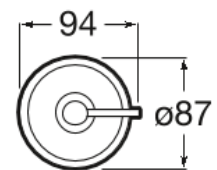

TEMPO

Over countertop gel dispenser

DIMENSIONS

Length 87 mm
 Width 94 mm
 Height 165 mm

COLOURS AND FINISHES

TECHNICAL DRAWINGS

FEATURES

Fixing kit: Included