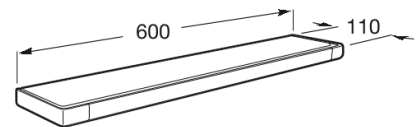

TEMPO**Shelf**

DIMENSIONS

Length 600 mm
Width 110 mm

COLOURS AND FINISHES

01 Chrome

TECHNICAL DRAWINGS

FEATURES

Fixing kit: Included

Installation type: Wall-mounted

Material: Glass, Metal

Tempo

A complete accessories collection with minimal design. Ideal for urban, elegant and modern bathroom spaces. Finishes are highlighted for having a long durability thanks to its great anti-corrosion properties and resistance. The wall-mounted accessories can be easily fixed with screws. An installation kit is included with the products.