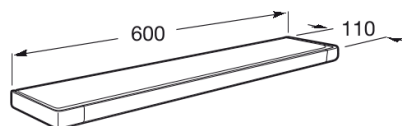

TEMPO**Shelf**

DIMENSIONS

Length 600 mm
Width 110 mm

COLOURS AND FINISHES

01 Chrome

TECHNICAL DRAWINGS

FEATURES

Fixing kit: Included

Installation type: Wall-mounted

Material: Glass, Metal

Tempo

A complete accessories collection with minimal design. Ideal for urban, elegant and modern bathroom spaces. Finishes are highlighted for having a long durability thanks to its great anti-corrosion properties and resistance. The wall-mounted accessories can be easily fixed with screws. An installation kit is included with the products.