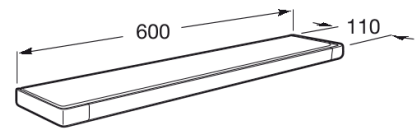

**TEMPO****Shelf****DIMENSIONS**

Length 600 mm  
Width 110 mm

**COLOURS AND FINISHES**

01 Chrome

**TECHNICAL DRAWINGS****FEATURES**

Fixing kit: Included

Installation type: Wall-mounted

Material: Glass, Metal