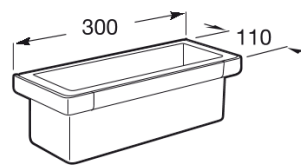

TEMPO**Container**

DIMENSIONS

Length 300 mm
Width 110 mm

COLOURS AND FINISHES

01 Chrome

TECHNICAL DRAWINGS

**FEATURES**

Installation type: Wall-mounted