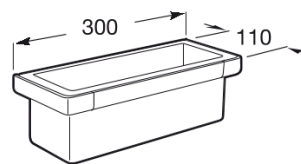

**TEMPO****Container****DIMENSIONS**

Length 300 mm  
Width 110 mm

**COLOURS AND FINISHES**

01 Chrome

**TECHNICAL DRAWINGS****FEATURES**

Installation type: Wall-mounted

Material: Metal