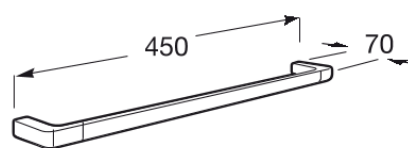

TEMPO**Towel rail**

DIMENSIONS

Length 450 mm
Width 70 mm

COLOURS AND FINISHES

01 Chrome

TECHNICAL DRAWINGS

**FEATURES**

- Fixing kit: Included
- Installation type: Wall-mounted
- Material: Metal
- Shape: Straight
- Suitable for: Basin