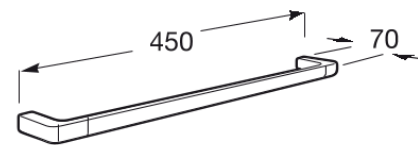

## DIMENSIONS

Length 450 mm  
Width 70 mm

## TECHNICAL DRAWINGS

**FEATURES**

Fixing kit: Included

Installation type: Wall-mounted

Material: Metal

Shape: Straight

Suitable for: Basin