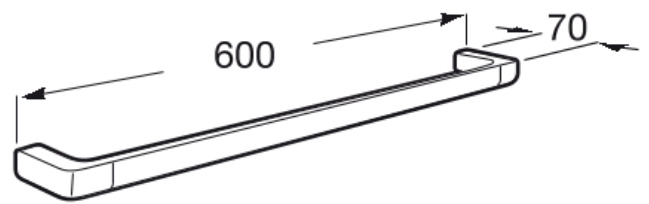

TEMPO

Towel rail

DIMENSIONS

| | |
|--------|--------|
| Length | 600 mm |
| Width | 70 mm |

COLOURS AND FINISHES

TECHNICAL DRAWINGS

**FEATURES**

- Fixing kit: Included
- Installation type: Wall-mounted
- Material: Metal
- Shape: Straight
- Suitable for: Basin

Tempo

A complete accessories collection with minimal design. Ideal for urban, elegant and modern bathroom spaces. Finishes are highlighted for having a long durability thanks to its great anti-corrosion properties and resistance. The wall-mounted accessories can be easily fixed with screws. An installation kit is included with the products.