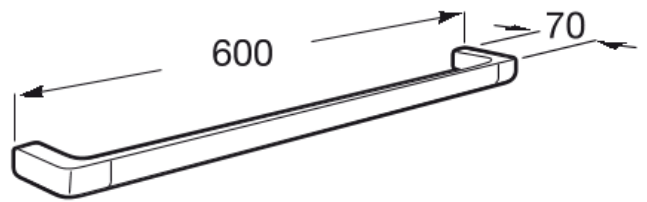

TEMPO**Towel rail**

DIMENSIONS

Length 600 mm
Width 70 mm

COLOURS AND FINISHES

01 Chrome

TECHNICAL DRAWINGS

**FEATURES**

Fixing kit: Included

Installation type: Wall-mounted

Material: Metal

Shape: Straight

Suitable for: Basin

Tempo

A complete accessories collection with minimal design. Ideal for urban, elegant and modern bathroom spaces. Finishes are highlighted for having a long durability thanks to its great anti-corrosion properties and resistance. The wall-mounted accessories can be easily fixed with screws. An installation kit is included with the products.