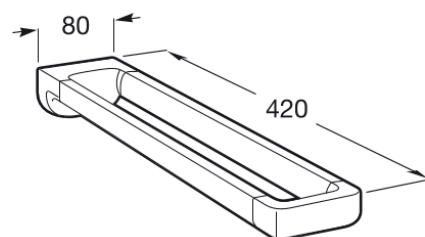

**TEMPO****Double towel rail****DIMENSIONS**

Length	80 mm
Width	420 mm
Height	46 mm

**COLOURS AND FINISHES****TECHNICAL DRAWINGS****FEATURES**

Fixing kit: Included

Installation type: Wall-mounted

Material: Metal

Recommended for public spaces

Shape: Straight

Suitable for: Basin