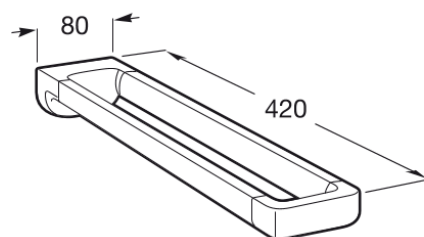

TEMPO**Double towel rail**

DIMENSIONS

Length	80 mm
Width	420 mm
Height	46 mm

COLOURS AND FINISHES

01 Chrome

TECHNICAL DRAWINGS

**FEATURES**

Fixing kit: Included

Installation type: Wall-mounted

Material: Metal

Recommended for public spaces

Shape: Straight

Suitable for: Basin

Tempo

A complete accessories collection with minimal design. Ideal for urban, elegant and modern bathroom spaces. Finishes are highlighted for having a long durability thanks to its great anti-corrosion properties and resistance. The wall-mounted accessories can be easily fixed with screws. An installation kit is included with the products.