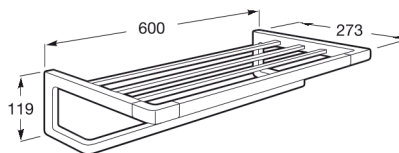

TEMPO**Towel rack with towel rail**

DIMENSIONS

Length	600 mm
Width	273 mm
Height	119 mm

COLOURS AND FINISHES

01 Chrome

TECHNICAL DRAWINGS

FEATURES

Fixing kit: Included

Installation type: Wall-mounted

Material: Metal

Shape: Straight

Tempo

A complete accessories collection with minimal design. Ideal for urban, elegant and modern bathroom spaces. Finishes are highlighted for having a long durability thanks to its great anti-corrosion properties and resistance. The wall-mounted accessories can be easily fixed with screws. An installation kit is included with the products.