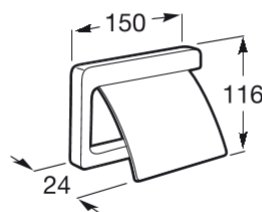

**TEMPO****Toilet roll holder with cover**

DIMENSIONS

Length	150 mm
Width	24 mm
Height	116 mm

COLOURS AND FINISHES

01 Chrome

TECHNICAL DRAWINGS

**FEATURES**

Fixing kit: Included