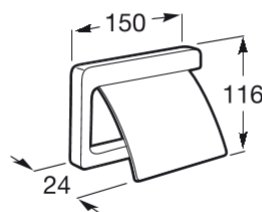

TEMPO**Toilet roll holder with cover****DIMENSIONS**

Length	150 mm
Width	24 mm
Height	116 mm

COLOURS AND FINISHES

01 Chrome

TECHNICAL DRAWINGS**FEATURES**

Fixing kit: Included

Installation type: Wall-mounted