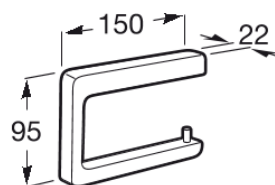

TEMPO**Toilet roll holder without cover****DIMENSIONS**

Length	150 mm
Width	22 mm
Height	95 mm

COLOURS AND FINISHES

01 Chrome

TECHNICAL DRAWINGS**FEATURES**

Fixing kit: Included

Installation type: Wall-mounted