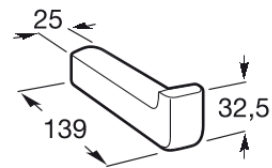

TEMPO**Spare toilet roll holder****DIMENSIONS**

Length	25 mm
Width	139 mm

COLOURS AND FINISHES

01 Chrome

TECHNICAL DRAWINGS**FEATURES**

Fixing kit: Included

Installation type: Wall-mounted

Material: Metal