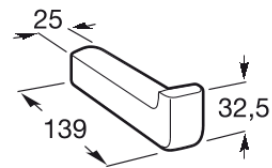

TEMPO**Spare toilet roll holder**

DIMENSIONS

Length 25 mm
Width 139 mm

COLOURS AND FINISHES

TECHNICAL DRAWINGS

**FEATURES**

- Fixing kit: Included
- Installation type: Wall-mounted
- Material: Metal
- Spare toilet roll holder
- Without cover