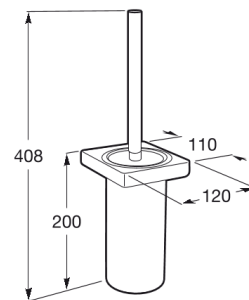

TEMPO**Wall-mounted toilet brush holder**

DIMENSIONS

Length	120 mm
Width	110 mm
Height	408 mm

COLOURS AND FINISHES

01 Chrome

TECHNICAL DRAWINGS

**FEATURES**

Fixing kit: Included

Installation type: Wall-mounted

Material: Metal, Plastic

Tempo

A complete accessories collection with minimal design. Ideal for urban, elegant and modern bathroom spaces. Finishes are highlighted for having a long durability thanks to its great anti-corrosion properties and resistance. The wall-mounted accessories can be easily fixed with screws. An installation kit is included with the products.