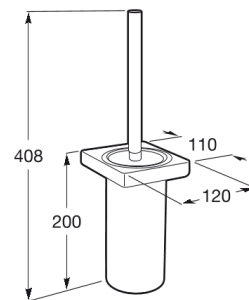

**TEMPO**

**Wall-mounted toilet brush holder**

**DIMENSIONS**

Length	120 mm
Width	110 mm
Height	408 mm

**COLOURS AND FINISHES**

**TECHNICAL DRAWINGS**

**FEATURES**

Fixing kit: Included

Installation type: Wall-mounted

Material: Metal, Plastic