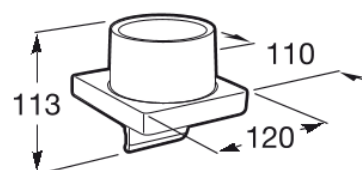

TEMPO**Wall-mounted gel dispenser**

DIMENSIONS

Length	120 mm
Width	110 mm
Height	113 mm

COLOURS AND FINISHES

01 Chrome

TECHNICAL DRAWINGS

**FEATURES**

Fixing kit: Included