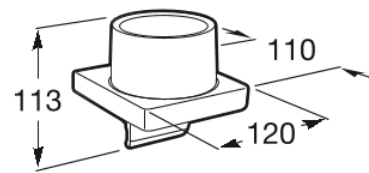

TEMPO**Wall-mounted gel dispenser****DIMENSIONS**

Length	120 mm
Width	110 mm
Height	113 mm

COLOURS AND FINISHES

01 Chrome

TECHNICAL DRAWINGS**FEATURES**

Fixing kit: Included

Installation type: Wall-mounted

Material: Glass, Metal