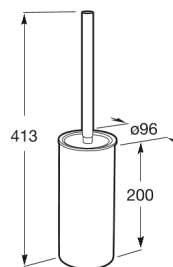

**TEMPO**

**Floorstanding toilet brush holder**

**DIMENSIONS**

Length	96 mm
Width	96 mm
Height	413 mm

**COLOURS AND FINISHES**

**TECHNICAL DRAWINGS**

**FEATURES**

Fixing kit: Not included

Installation type: Floorstanding

Material: Metal, Plastic