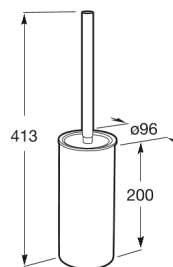

TEMPO

Floorstanding toilet brush holder

DIMENSIONS

Length	96 mm
Width	96 mm
Height	413 mm

COLOURS AND FINISHES

TECHNICAL DRAWINGS

FEATURES

Fixing kit: Not included