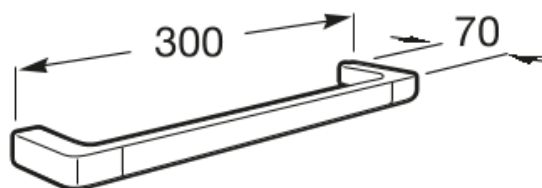

TEMPO**Towel rail**

DIMENSIONS

Length 300 mm
Width 70 mm

COLOURS AND FINISHES

01 Chrome

TECHNICAL DRAWINGS

**FEATURES**

Fixing kit: Included

Installation type: Wall-mounted

Material: Metal

Shape: Straight

Suitable for: Basin

Tempo

A complete accessories collection with minimal design. Ideal for urban, elegant and modern bathroom spaces. Finishes are highlighted for having a long durability thanks to its great anti-corrosion properties and resistance. The wall-mounted accessories can be easily fixed with screws. An installation kit is included with the products.