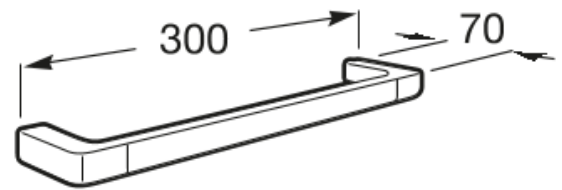

TEMPO**Towel rail**

DIMENSIONS

Length 300 mm
Width 70 mm

COLOURS AND FINISHES

01 Chrome

TECHNICAL DRAWINGS

**FEATURES**

Fixing kit: Included

Installation type: Wall-mounted

Material: Metal

Shape: Straight

Suitable for: Basin

Tempo

A complete accessories collection with minimal design. Ideal for urban, elegant and modern bathroom spaces. Finishes are highlighted for having a long durability thanks to its great anti-corrosion properties and resistance. The wall-mounted accessories can be easily fixed with screws. An installation kit is included with the products.