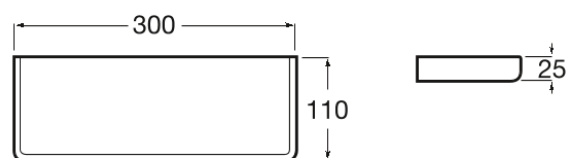

TEMPO

Shelf

DIMENSIONS

Length	300 mm
Width	110 mm
Height	25 mm

COLOURS AND FINISHES

01 Chrome

TECHNICAL DRAWINGS

FEATURES

Finish: Chrome

Fixing kit: Included

Installation type: Wall-mounted

Material: Glass, Metal