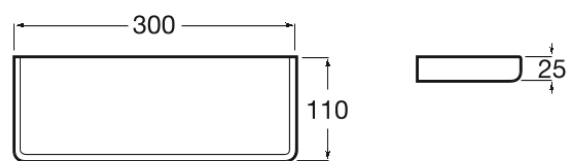

TEMPO

Shelf

DIMENSIONS

Length	300 mm
Width	110 mm
Height	25 mm

COLOURS AND FINISHES

01 Chrome

TECHNICAL DRAWINGS

FEATURES

Finish: Chrome

Fixing kit: Included

Installation type: Wall-mounted

Material: Glass, Metal