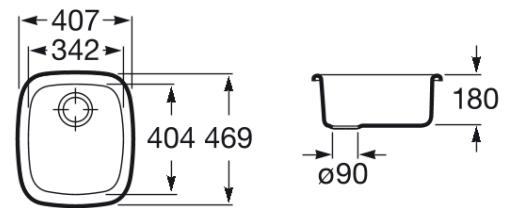

BP

Stainless steel single bowl kitchen sink

DIMENSIONS

Length	407 mm
Width	469 mm
Height	180 mm

COLOURS AND FINISHES

TECHNICAL DRAWINGS

FEATURES

- Bowl depth (mm): 180
- Installation type: Over Countertop, Under-worktop / Under-countertop
- Material: Stainless steel
- Number of bowls: 1
- Shape: Rectangular