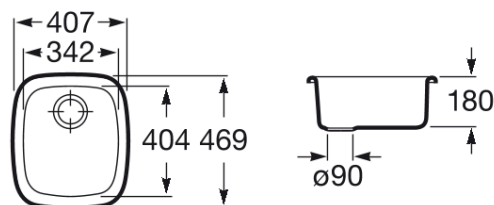

BP

Stainless steel single bowl kitchen sink

DIMENSIONS

Length	407 mm
Width	469 mm
Height	180 mm

COLOURS AND FINISHES

0 Polished stainless steel

TECHNICAL DRAWINGS

FEATURES

Bowl depth (mm): 180

Installation type: Over Countertop, Under-worktop / Under-countertop

Material: Stainless steel

Number of bowls: 1

Shape: Rectangular

BP

The gentle and curvaceous lines of this series imbue the kitchen with style. Beauty and practicality are inherent to each one of the pieces that make up a versatile and compact collection.