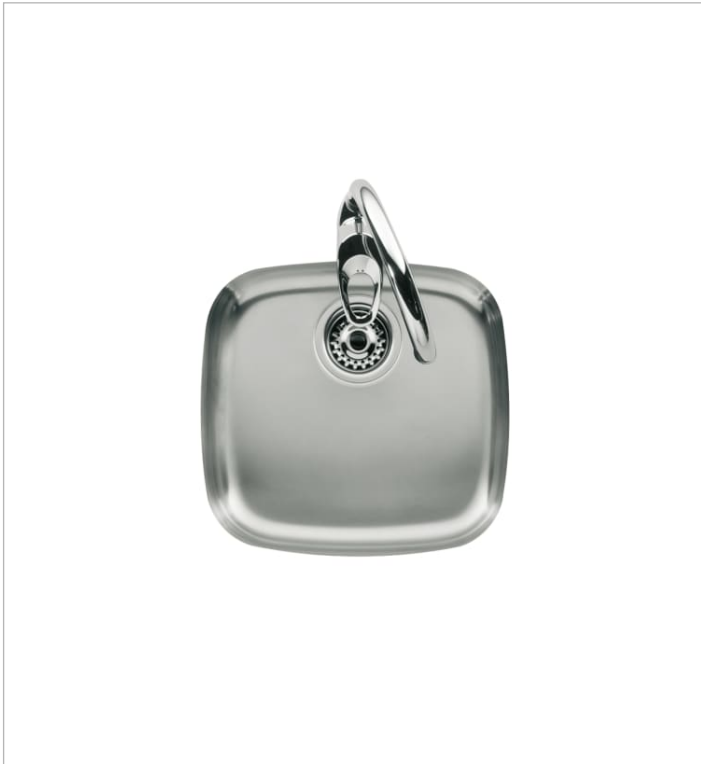

BP

Stainless steel single bowl kitchen sink

DIMENSIONS

Length	469 mm
Width	448 mm
Height	180 mm

COLOURS AND FINISHES

0 Polished stainless steel

TECHNICAL DRAWINGS

FEATURES

Bowl depth (mm): 180

Installation type: Over Countertop, Under-worktop / Under-countertop

Material: Stainless steel

Number of bowls: 1

Shape: Square

BP

The gentle and curvaceous lines of this series imbue the kitchen with style. Beauty and practicality are inherent to each one of the pieces that make up a versatile and compact collection.