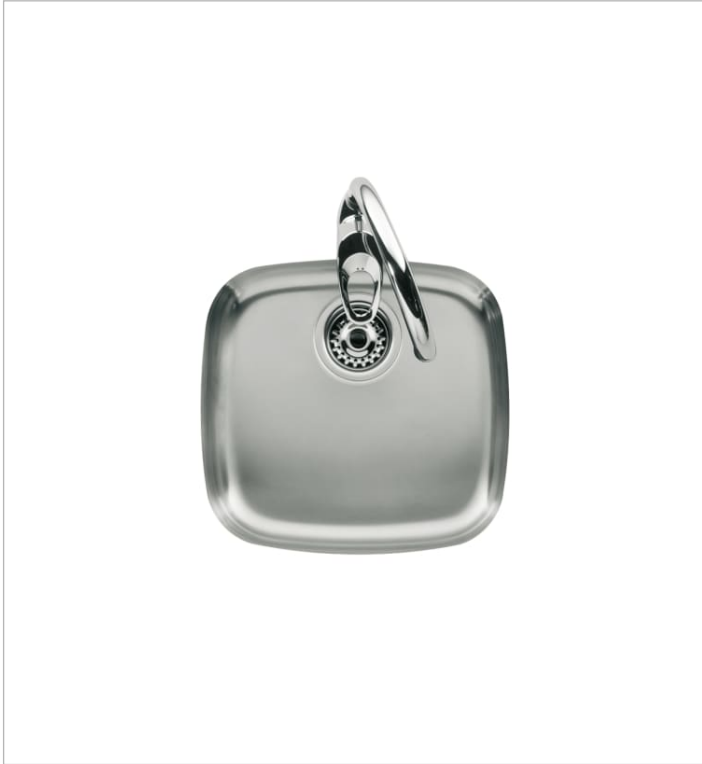

BP

Stainless steel single bowl kitchen sink

DIMENSIONS

Length	469 mm
Width	448 mm
Height	180 mm

COLOURS AND FINISHES

0 Polished stainless steel

TECHNICAL DRAWINGS

FEATURES

Bowl depth (mm): 180

Installation type: Over Countertop, Under-worktop / Under-countertop

Material: Stainless steel

Number of bowls: 1

Shape: Square

BP

The gentle and curvaceous lines of this series imbue the kitchen with style. Beauty and practicality are inherent to each one of the pieces that make up a versatile and compact collection.