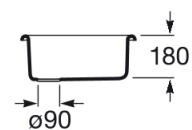

BP

Stainless steel single bowl kitchen sink

DIMENSIONS

Length	469 mm
Width	448 mm
Height	180 mm

COLOURS AND FINISHES

0 Polished stainless steel

TECHNICAL DRAWINGS

FEATURES

Bowl depth (mm): 180

Installation type: Over Countertop, Under-worktop / Under-countertop

Material: Stainless steel

Number of bowls: 1

Shape: Square

BP

The gentle and curvaceous lines of this series imbue the kitchen with style. Beauty and practicality are inherent to each one of the pieces that make up a versatile and compact collection.