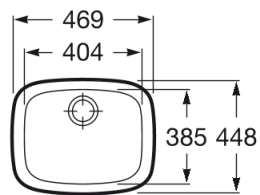

BP

Stainless steel single bowl kitchen sink

DIMENSIONS

Length	469 mm
Width	448 mm
Height	180 mm

COLOURS AND FINISHES

0 Polished stainless steel

TECHNICAL DRAWINGS

FEATURES

Bowl depth (mm): 180

Installation type: Over Countertop, Under-worktop / Under-countertop

Material: Stainless steel

Number of bowls: 1

Shape: Square

BP

The gentle and curvaceous lines of this series imbue the kitchen with style. Beauty and practicality are inherent to each one of the pieces that make up a versatile and compact collection.