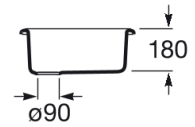

BP

Stainless steel single bowl kitchen sink

DIMENSIONS

Length	565 mm
Width	465 mm
Height	180 mm

COLOURS AND FINISHES

0 Polished stainless steel

TECHNICAL DRAWINGS

FEATURES

Bowl depth (mm): 180

Installation type: Over Countertop, Under-worktop / Under-countertop

Material: Stainless steel

Number of bowls: 1

Shape: Rectangular

BP

The gentle and curvaceous lines of this series imbue the kitchen with style. Beauty and practicality are inherent to each one of the pieces that make up a versatile and compact collection.