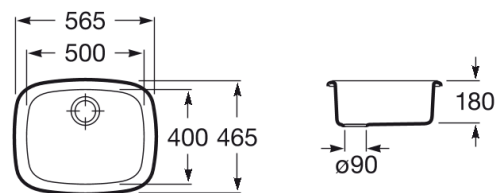

BP

Stainless steel single bowl kitchen sink

DIMENSIONS

Length	565 mm
Width	465 mm
Height	180 mm

COLOURS AND FINISHES

TECHNICAL DRAWINGS

FEATURES

- Bowl depth (mm): 180
- Installation type: Over Countertop, Under-worktop / Under-countertop
- Material: Stainless steel
- Number of bowls: 1
- Shape: Rectangular