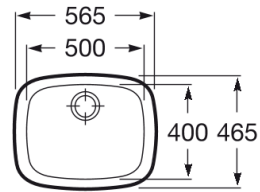

BP

Stainless steel single bowl kitchen sink

DIMENSIONS

Length	565 mm
Width	465 mm
Height	180 mm

COLOURS AND FINISHES

0 Polished stainless steel

TECHNICAL DRAWINGS

FEATURES

Bowl depth (mm): 180

Installation type: Over Countertop, Under-worktop / Under-countertop

Material: Stainless steel

Number of bowls: 1

Shape: Rectangular

BP

The gentle and curvaceous lines of this series imbue the kitchen with style. Beauty and practicality are inherent to each one of the pieces that make up a versatile and compact collection.