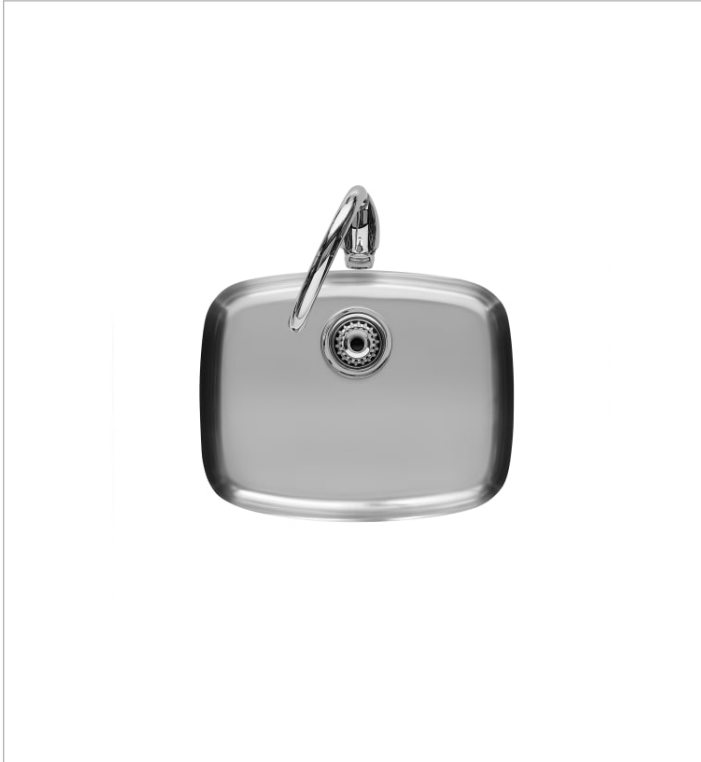

BP

Stainless steel single bowl kitchen sink

DIMENSIONS

Length	565 mm
Width	465 mm
Height	180 mm

COLOURS AND FINISHES

0 Polished stainless steel

TECHNICAL DRAWINGS

FEATURES

Bowl depth (mm): 180

Installation type: Over Countertop, Under-worktop / Under-countertop

Material: Stainless steel

Number of bowls: 1

Shape: Rectangular

BP

The gentle and curvaceous lines of this series imbue the kitchen with style. Beauty and practicality are inherent to each one of the pieces that make up a versatile and compact collection.