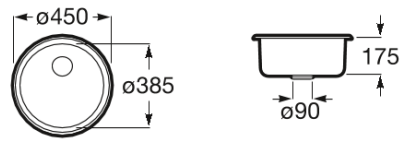

Shape: Round

**REDONDO**

Stainless steel single-bowl kitchen sink

**DIMENSIONS**

Length	450 mm
Width	450 mm
Height	175 mm

**COLOURS AND FINISHES**

T Textured stainless steel

**TECHNICAL DRAWINGS**