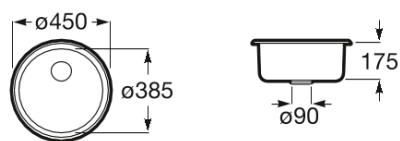

REDONDO

Stainless steel single-bowl kitchen sink

DIMENSIONS

Length	450 mm
Width	450 mm
Height	175 mm

COLOURS AND FINISHES

T Textured stainless steel

TECHNICAL DRAWINGS

Redondo