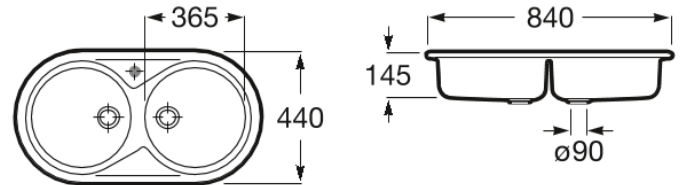

DUO**Stainless steel double-bowl kitchen sink****TECHNICAL DRAWINGS****FEATURES**

Stainless steel double-bowl kitchen sink, with one tap hole and 3 1/2" valves.

Bowl depth (mm): 145

Installation type: Over Countertop

Material: Stainless steel

Number of bowls: 2

Shape: Round

Duo

This collection's design stands out because its shapes and stylistic approaches are so natural. Balance, functionality and versatility that can adapt to any style proposal.