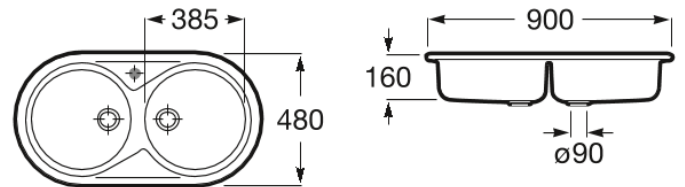

DUO**Stainless steel double bowl kitchen sink****TECHNICAL DRAWINGS****FEATURES**

Bowl depth (mm): 150

Installation type: Over Countertop

Material: Stainless steel

Number of bowls: 2

Shape: Round

Duo

This collection's design stands out because its shapes and stylistic approaches are so natural. Balance, functionality and versatility that can adapt to any style proposal.