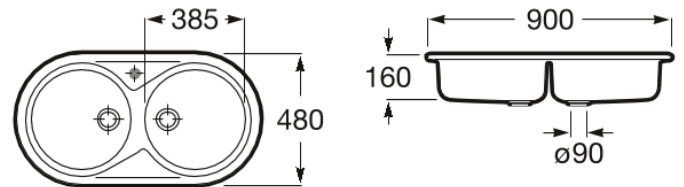

DUO

Stainless steel double bowl kitchen sink

TECHNICAL DRAWINGS

**FEATURES**

Bowl depth (mm): 150

Installation type: Over Countertop

Material: Stainless steel

Number of bowls: 2

Shape: Round

Duo

This collection's design stands out because its shapes and stylistic approaches are so natural. Balance, functionality and versatility that can adapt to any style proposal.

INSTALLATION AND USER MANUALS