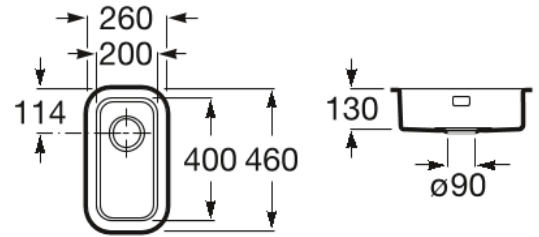

BERLIN**Stainless steel single bowl kitchen sink**

TECHNICAL DRAWINGS

**FEATURES**

Bowl depth (mm): 130

Installation type: Levelled, Over Countertop, Under-worktop / Under-countertop

Material: Stainless steel

Number of bowls: 1

Shape: Rectangular

Berlin

A collection of kitchen sinks with straight lines and soft angles, available with basins in two depths. Under-countertop installation to gain more design, hygiene and comfort.