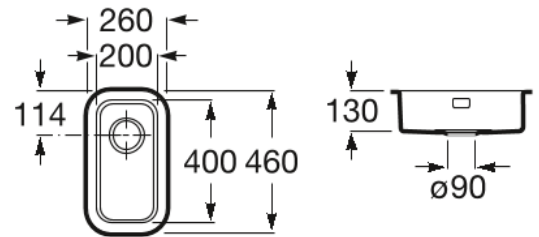

BERLIN

Stainless steel single bowl kitchen sink

TECHNICAL DRAWINGS

FEATURES

Bowl depth (mm): 130

Installation type: Levelled, Over Countertop, Under-worktop / Under-countertop

Material: Stainless steel

Number of bowls: 1

Shape: Rectangular

Berlin

A collection of kitchen sinks with straight lines and soft angles, available with basins in two depths. Under-countertop installation to gain more design, hygiene and comfort.

INSTALLATION AND USER MANUALS