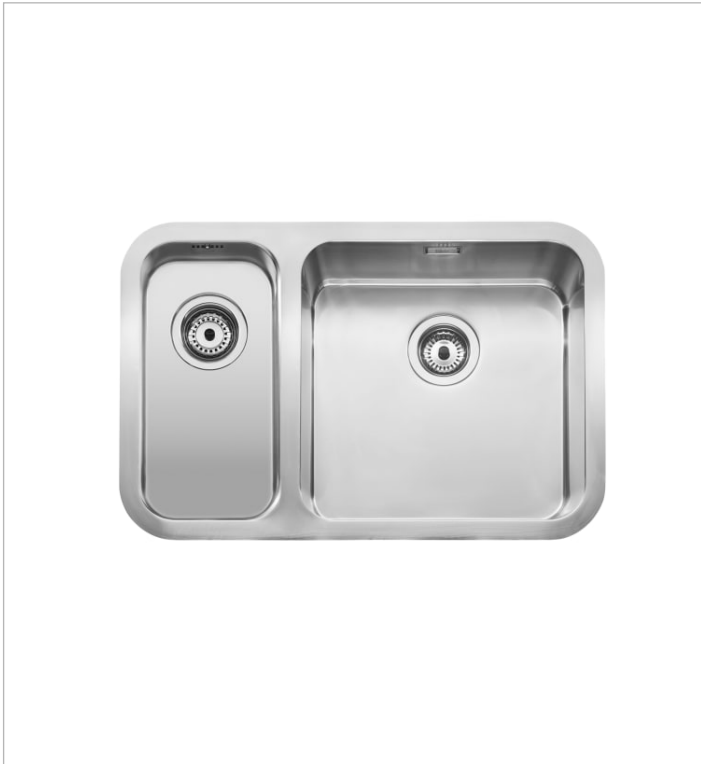

BERLIN

Stainless steel single bowl kitchen sink and left colander

TECHNICAL DRAWINGS

FEATURES

Bowl depth (mm): 180

Colander included

Installation type: Levelled, Over Countertop, Under-worktop / Under-countertop

Material: Stainless steel

Number of bowls: 2

Shape: Rectangular

Berlin

A collection of kitchen sinks with straight lines and soft angles, available with basins in two depths. Under-countertop installation to gain more design, hygiene and comfort.