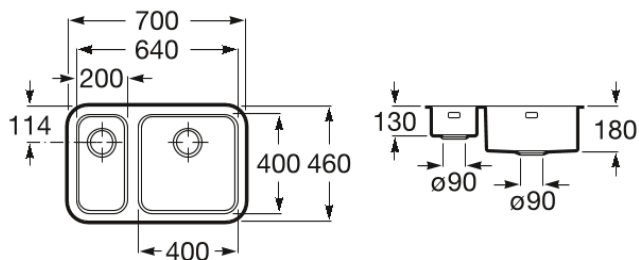

BERLIN

Stainless steel single bowl kitchen sink and left colander

TECHNICAL DRAWINGS

FEATURES

Bowl depth (mm): 180

Colander included

Installation type: Levelled, Over Countertop, Under-worktop / Under-countertop

Material: Stainless steel

Number of bowls: 2

Shape: Rectangular

Berlin

A collection of kitchen sinks with straight lines and soft angles, available with basins in two depths. Under-countertop installation to gain more design, hygiene and comfort.