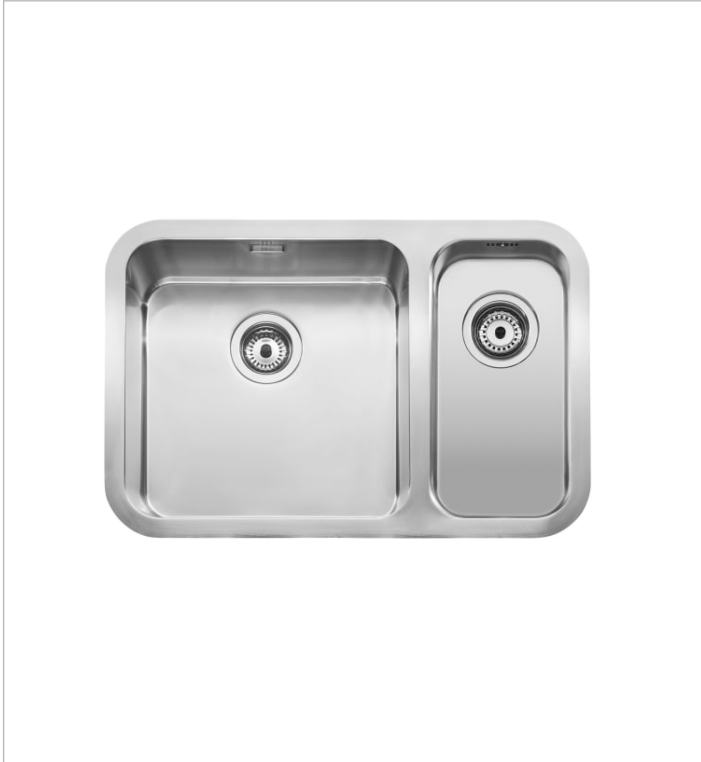

BERLIN

Stainless steel single bowl kitchen sink and right colander

TECHNICAL DRAWINGS

FEATURES

Bowl depth (mm): 180

Colander included

Installation type: Levelled, Over Countertop, Under-worktop / Under-countertop

Material: Stainless steel

Number of bowls: 2

Shape: Rectangular

## Berlin

A collection of kitchen sinks with straight lines and soft angles, available with basins in two depths. Under-countertop installation to gain more design, hygiene and comfort.