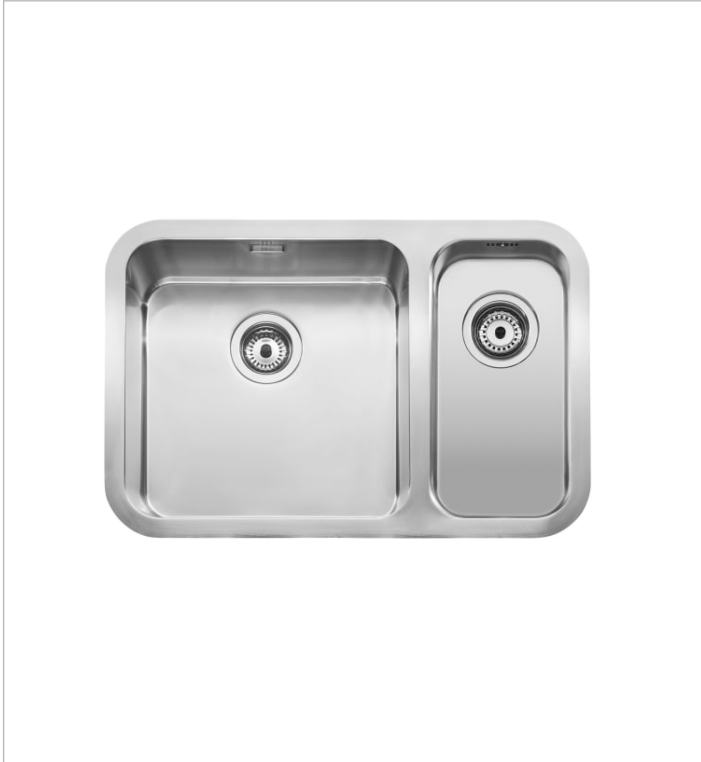

**BERLIN**

**Stainless steel single bowl kitchen sink and right colander**

**TECHNICAL DRAWINGS**

**FEATURES**

Bowl depth (mm): 180

Colander included

Installation type: Levelled, Over Countertop, Under-worktop / Under-countertop

Material: Stainless steel

Number of bowls: 2

Shape: Rectangular

## Berlin

A collection of kitchen sinks with straight lines and soft angles, available with basins in two depths. Under-countertop installation to gain more design, hygiene and comfort.