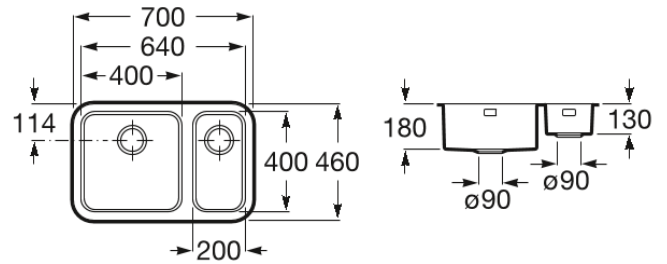

BERLIN

Stainless steel single bowl kitchen sink and right colander

TECHNICAL DRAWINGS

FEATURES

Bowl depth (mm): 180

Colander included

Installation type: Levelled, Over Countertop, Under-worktop / Under-countertop

Material: Stainless steel

Number of bowls: 2

Shape: Rectangular

## Berlin

A collection of kitchen sinks with straight lines and soft angles, available with basins in two depths. Under-countertop installation to gain more design, hygiene and comfort.