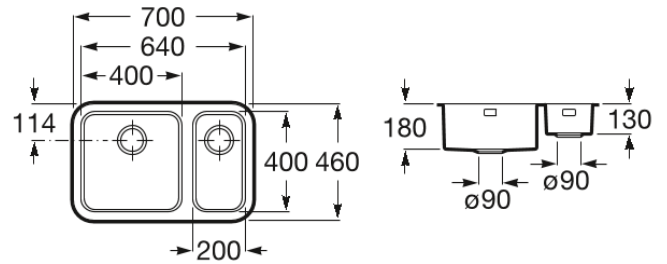

**BERLIN**

**Stainless steel single bowl kitchen sink and right colander**

**TECHNICAL DRAWINGS**

**FEATURES**

Bowl depth (mm): 180

Colander included

Installation type: Levelled, Over Countertop, Under-worktop / Under-countertop

Material: Stainless steel

Number of bowls: 2

Shape: Rectangular

## Berlin

A collection of kitchen sinks with straight lines and soft angles, available with basins in two depths. Under-countertop installation to gain more design, hygiene and comfort.