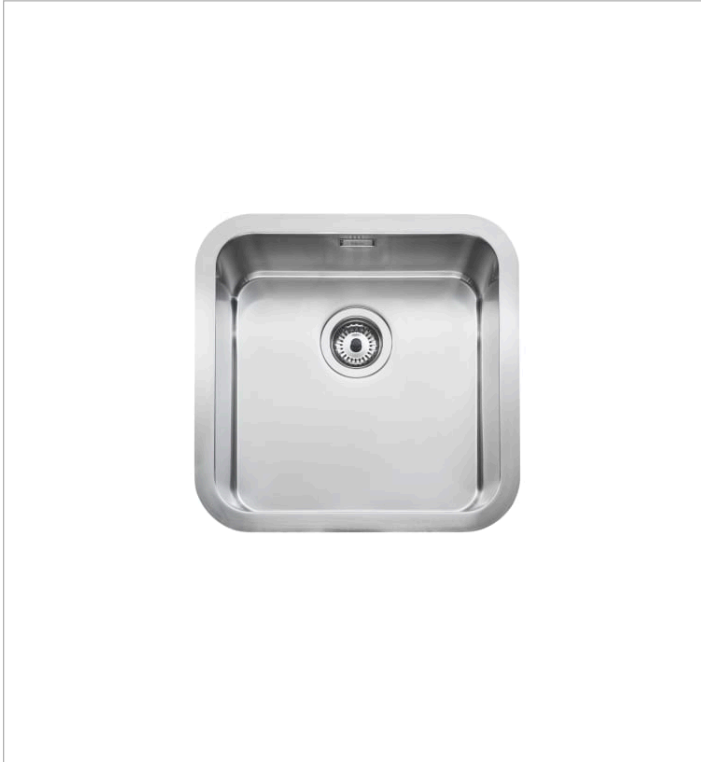

**BERLIN**

**Plus- Stainless steel single-bowl kitchen sink**

**TECHNICAL DRAWINGS**

**FEATURES**

- Stainless steel single-bowl kitchen sink with 3 1/2" valve.
- Bowl depth (mm): 200
- Installation type: Levelled, Over Countertop, Under-worktop / Under-countertop
- Material: Stainless steel
- Number of bowls: 1
- Shape: Square

## Berlin

A collection of kitchen sinks with straight lines and soft angles, available with basins in two depths. Under-countertop installation to gain more design, hygiene and comfort.