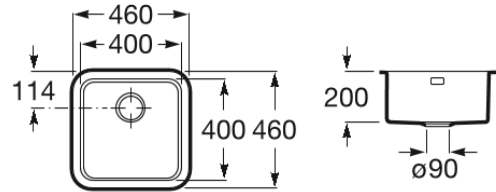

**BERLIN**

**Plus- Stainless steel single-bowl kitchen sink**

**TECHNICAL DRAWINGS**

**FEATURES**

- Stainless steel single-bowl kitchen sink with 3 1/2" valve.
- Bowl depth (mm): 200
- Installation type: Levelled, Over Countertop, Under-worktop / Under-countertop
- Material: Stainless steel
- Number of bowls: 1
- Shape: Square

## Berlin

A collection of kitchen sinks with straight lines and soft angles, available with basins in two depths. Under-countertop installation to gain more design, hygiene and comfort.