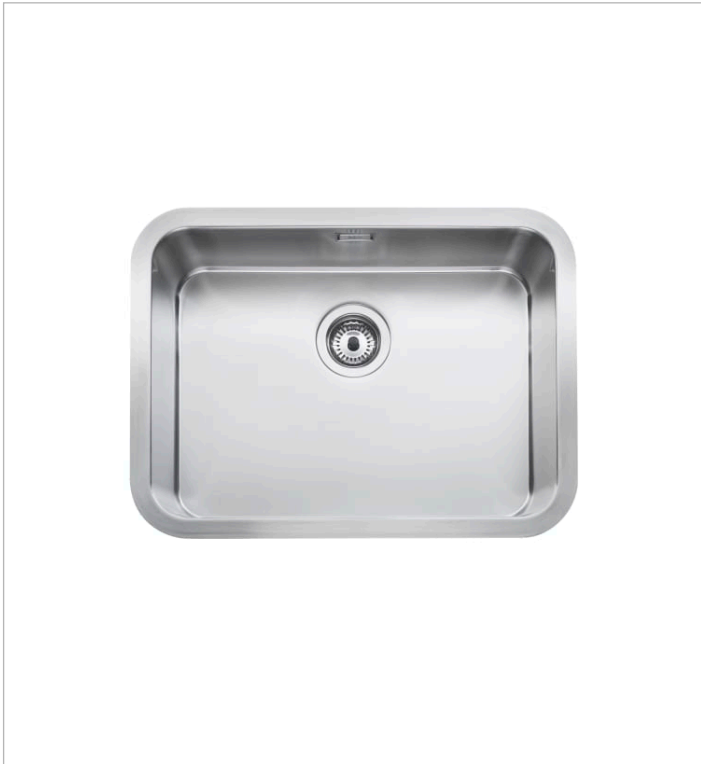

BERLIN

Plus - Stainless steel single-bowl kitchen sink

TECHNICAL DRAWINGS

FEATURES

- Stainless steel single-bowl kitchen sink with 3 1/2" valve.
- Bowl depth (mm): 200
- Installation type: Levelled, Over Countertop, Under-worktop / Under-countertop
- Material: Stainless steel
- Number of bowls: 1
- Shape: Rectangular

Berlin

A collection of kitchen sinks with straight lines and soft angles, available with basins in two depths. Under-countertop installation to gain more design, hygiene and comfort.

INSTALLATION AND USER MANUALS