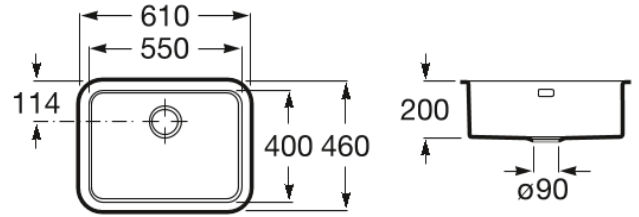

BERLIN

Plus - Stainless steel single-bowl kitchen sink

TECHNICAL DRAWINGS

FEATURES

- Stainless steel single-bowl kitchen sink with 3 1/2" valve.
- Bowl depth (mm): 200
- Installation type: Levelled, Over Countertop, Under-worktop / Under-countertop
- Material: Stainless steel
- Number of bowls: 1
- Shape: Rectangular

Berlin

A collection of kitchen sinks with straight lines and soft angles, available with basins in two depths. Under-countertop installation to gain more design, hygiene and comfort.

INSTALLATION AND USER MANUALS