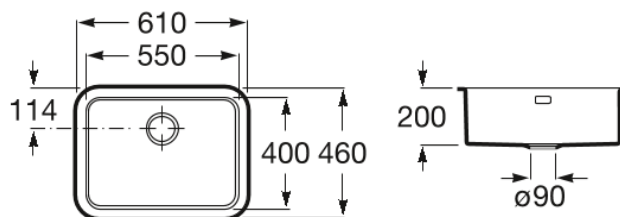

BERLIN

Plus - Stainless steel single-bowl kitchen sink

TECHNICAL DRAWINGS

FEATURES

Stainless steel single-bowl kitchen sink with 3 1/2" valve.

Bowl depth (mm): 200

Installation type: Levelled, Over Countertop, Under-worktop / Under-countertop

Material: Stainless steel

Number of bowls: 1

Shape: Rectangular

Berlin

A collection of kitchen sinks with straight lines and soft angles, available with basins in two depths. Under-countertop installation to gain more design, hygiene and comfort.