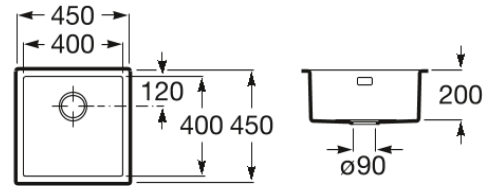

PRAGA

Stainless steel single bowl kitchen sink

TECHNICAL DRAWINGS

FEATURES

Bowl depth (mm): 200

Installation type: Levelled, Over Countertop, Under-worktop / Under-countertop

Material: Stainless steel

Number of bowls: 1

Shape: Square

Praga

The elegance of this range can be found in its dimensions and its radius 12. Generous to work and easy to clean, the winning combination.

INSTALLATION AND USER MANUALS

[User handbook](#)