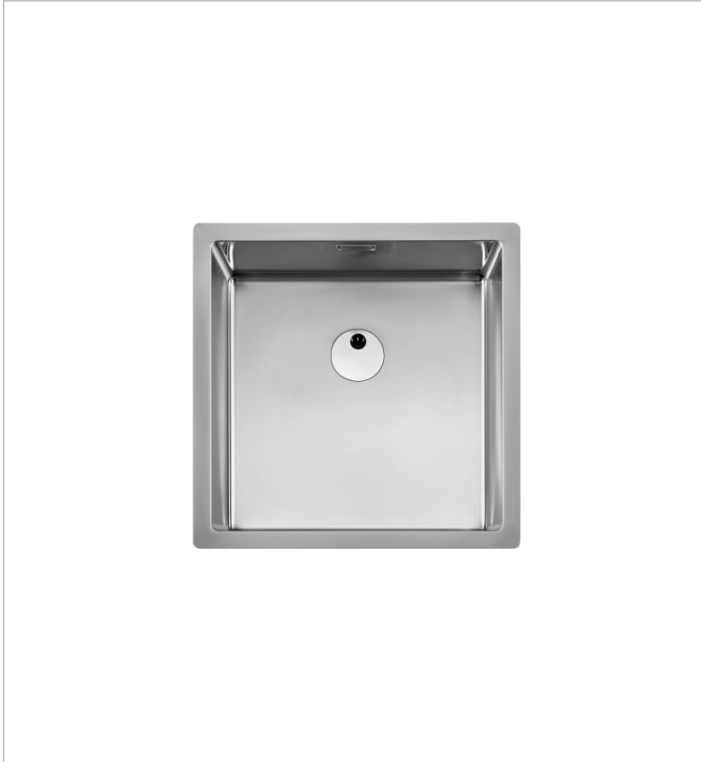

PRAGA

Stainless steel single bowl kitchen sink

TECHNICAL DRAWINGS

FEATURES

Bowl depth (mm): 200

Installation type: Levelled, Over Countertop, Under-worktop / Under-countertop

Material: Stainless steel

Number of bowls: 1

Shape: Square

Praga

The elegance of this range can be found in its dimensions and its radius 12. Generous to work and easy to clean, the winning combination.

INSTALLATION AND USER MANUALS

[User handbook](#)