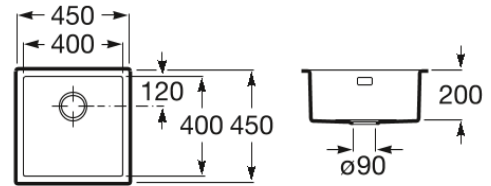

PRAGA**Stainless steel single bowl kitchen sink****TECHNICAL DRAWINGS****FEATURES**

Bowl depth (mm): 200

Installation type: Levelled, Over Countertop, Under-worktop / Under-countertop

Material: Stainless steel

Number of bowls: 1

Shape: Square

Praga

The elegance of this range can be found in its dimensions and its radius 12. Generous to work and easy to clean, the winning combination.

INSTALLATION AND USER MANUALS