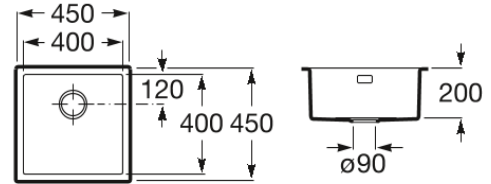

**PRAGA****Stainless steel single bowl kitchen sink****TECHNICAL DRAWINGS****FEATURES**

Bowl depth (mm): 200

Installation type: Levelled, Over Countertop, Under-worktop / Under-countertop

Material: Stainless steel

Number of bowls: 1

Shape: Square

## Praga

The elegance of this range can be found in its dimensions and its radius 12. Generous to work and easy to clean, the winning combination.