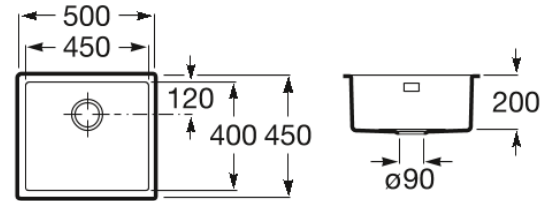

PRAGA

Stainless steel single bowl kitchen sink

TECHNICAL DRAWINGS

FEATURES

Bowl depth (mm): 200

Installation type: Levelled, Over Countertop, Under-worktop / Under-countertop

Material: Stainless steel

Number of bowls: 1

Shape: Rectangular

Praga

The elegance of this range can be found in its dimensions and its radius 12. Generous to work and easy to clean, the winning combination.

INSTALLATION AND USER MANUALS

[User handbook](#)