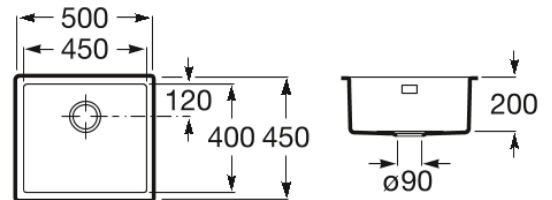

PRAGA**Stainless steel single bowl kitchen sink****TECHNICAL DRAWINGS****FEATURES**

Bowl depth (mm): 200

Installation type: Levelled, Over Countertop, Under-worktop / Under-countertop

Material: Stainless steel

Number of bowls: 1

Shape: Rectangular

Praga

The elegance of this range can be found in its dimensions and its radius 12. Generous to work and easy to clean, the winning combination.

INSTALLATION AND USER MANUALS