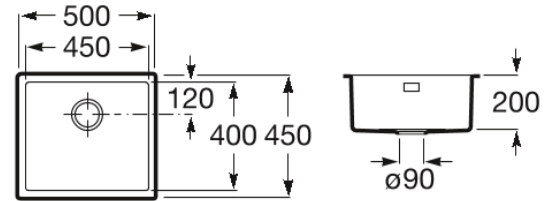

**PRAGA**

**Stainless steel single bowl kitchen sink**

**TECHNICAL DRAWINGS**

**FEATURES**

Bowl depth (mm): 200

Installation type: Levelled, Over Countertop, Under-worktop / Under-countertop

Material: Stainless steel

Number of bowls: 1

Shape: Rectangular

## Praga

The elegance of this range can be found in its dimensions and its radius 12. Generous to work and easy to clean, the winning combination.