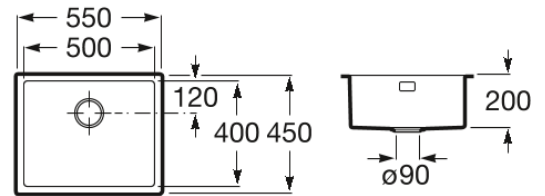

PRAGA

Stainless steel single bowl kitchen sink

TECHNICAL DRAWINGS

FEATURES

Bowl depth (mm): 200

Installation type: Levelled, Over Countertop, Under-worktop / Under-countertop

Material: Stainless steel

Number of bowls: 1

Shape: Rectangular

Praga

The elegance of this range can be found in its dimensions and its radius 12. Generous to work and easy to clean, the winning combination.

INSTALLATION AND USER MANUALS

[User handbook](#)