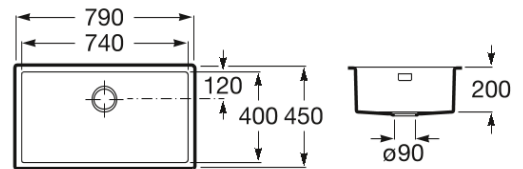

PRAGA

Stainless steel single bowl kitchen sink

TECHNICAL DRAWINGS

FEATURES

Bowl depth (mm): 200

Installation type: Levelled, Over Countertop, Under-worktop / Under-countertop

Material: Stainless steel

Number of bowls: 1

Shape: Rectangular

Praga

The elegance of this range can be found in its dimensions and its radius 12. Generous to work and easy to clean, the winning combination.

INSTALLATION AND USER MANUALS

[User handbook](#)