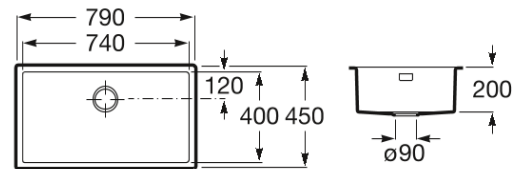

PRAGA

Stainless steel single bowl kitchen sink

TECHNICAL DRAWINGS

FEATURES

Bowl depth (mm): 200

Installation type: Levelled, Over Countertop, Under-worktop / Under-countertop

Material: Stainless steel

Number of bowls: 1

Shape: Rectangular

Praga

The elegance of this range can be found in its dimensions and its radius 12. Generous to work and easy to clean, the winning combination.

INSTALLATION AND USER MANUALS

[User handbook](#)