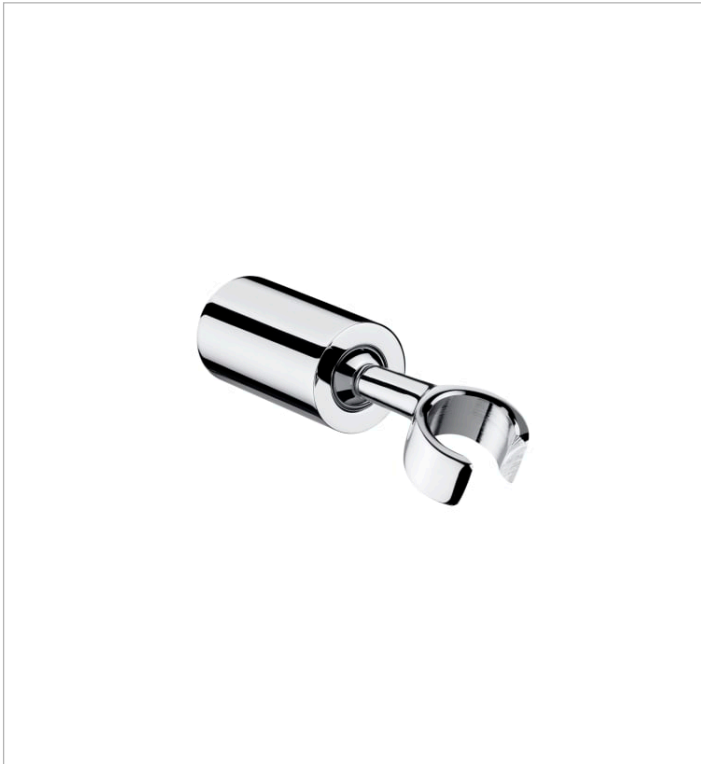

WALL

Swivel bracket for hand-shower

FEATURES

Swivel bracket for hand-shower.

Wall

Stylised, slim-line and avant-garde forms imbue the bathroom with a touch of distinction and class. This collection is the design response for urban and cosmopolitan interiors through slender and refined strokes.