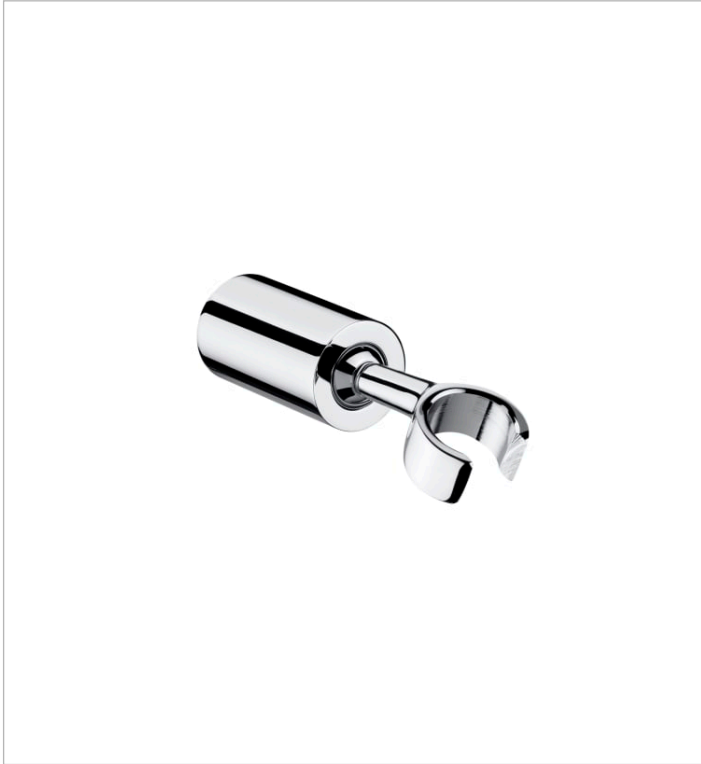

WALL

Swivel bracket for hand-shower

FEATURES

Swivel bracket for hand-shower.

Wall

Stylised, slim-line and avant-garde forms imbue the bathroom with a touch of distinction and class. This collection is the design response for urban and cosmopolitan interiors through slender and refined strokes.